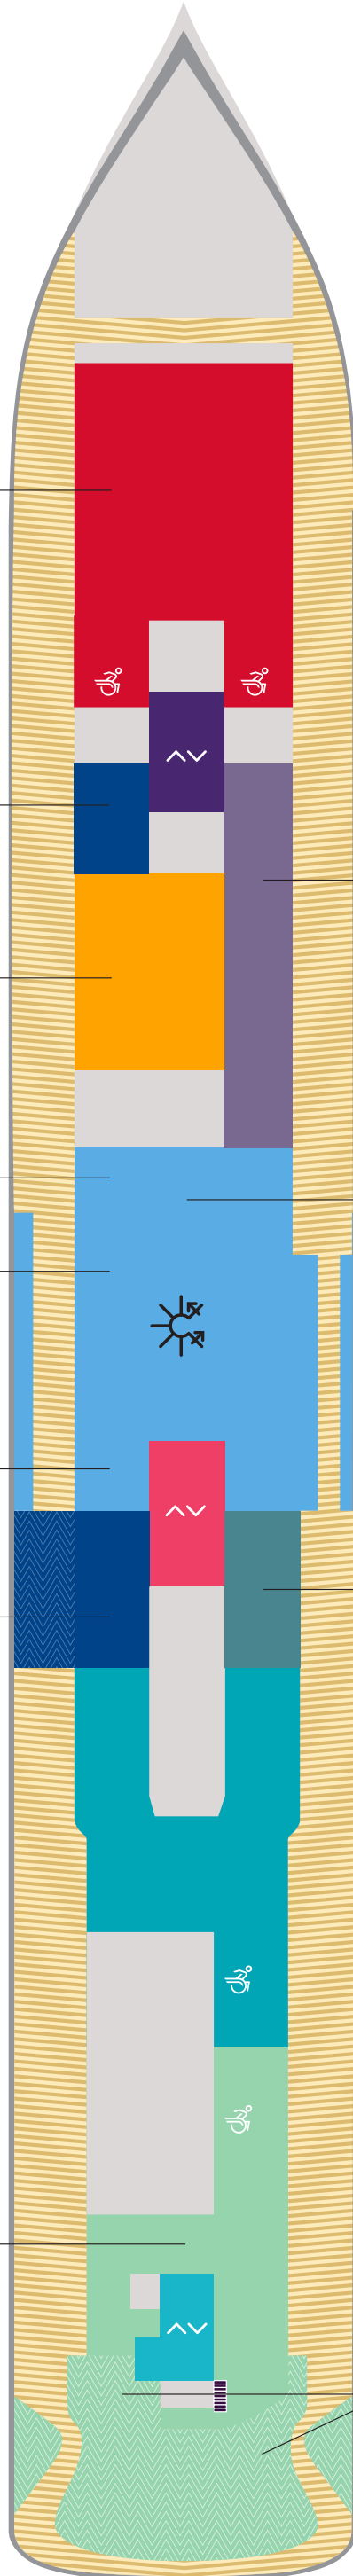

Deck

4

VALIANT LADY

VOYAGES

Portside  
Left

Starboard  
Right

Key

Sailor Areas & Corridors

Crew Areas

Elevator & Stairs

Deck

5

VALIANT LADY

Key

- VW The Sea View
- I1 Solo Insider
- IN The Insider
- I4 Social Insider
- Sailor Areas & Corridors
- Crew Areas
- Elevator & Stairs
- Accessible Head
- Sleeps 1
- Sleeps 3; Includes a pullman bed
- Sleeps 4; Includes both 2 lower beds and 2 pullmans
- Accessible cabin

Portside  
Left

Starboard  
Right

Key

-  Crew Areas
-  Circular Stairs
-  Stairwells
-  Elevator & Stairs
-  Accessible Head
-  The Head

Deck

7

VALIANT LADY

VOYAGES

Portside  
Left

Starboard  
Right

**Key**

-  Crew Areas
-  Circular Stairs
-  Stairwells
-  Elevator & Stairs
-  Accessible Head