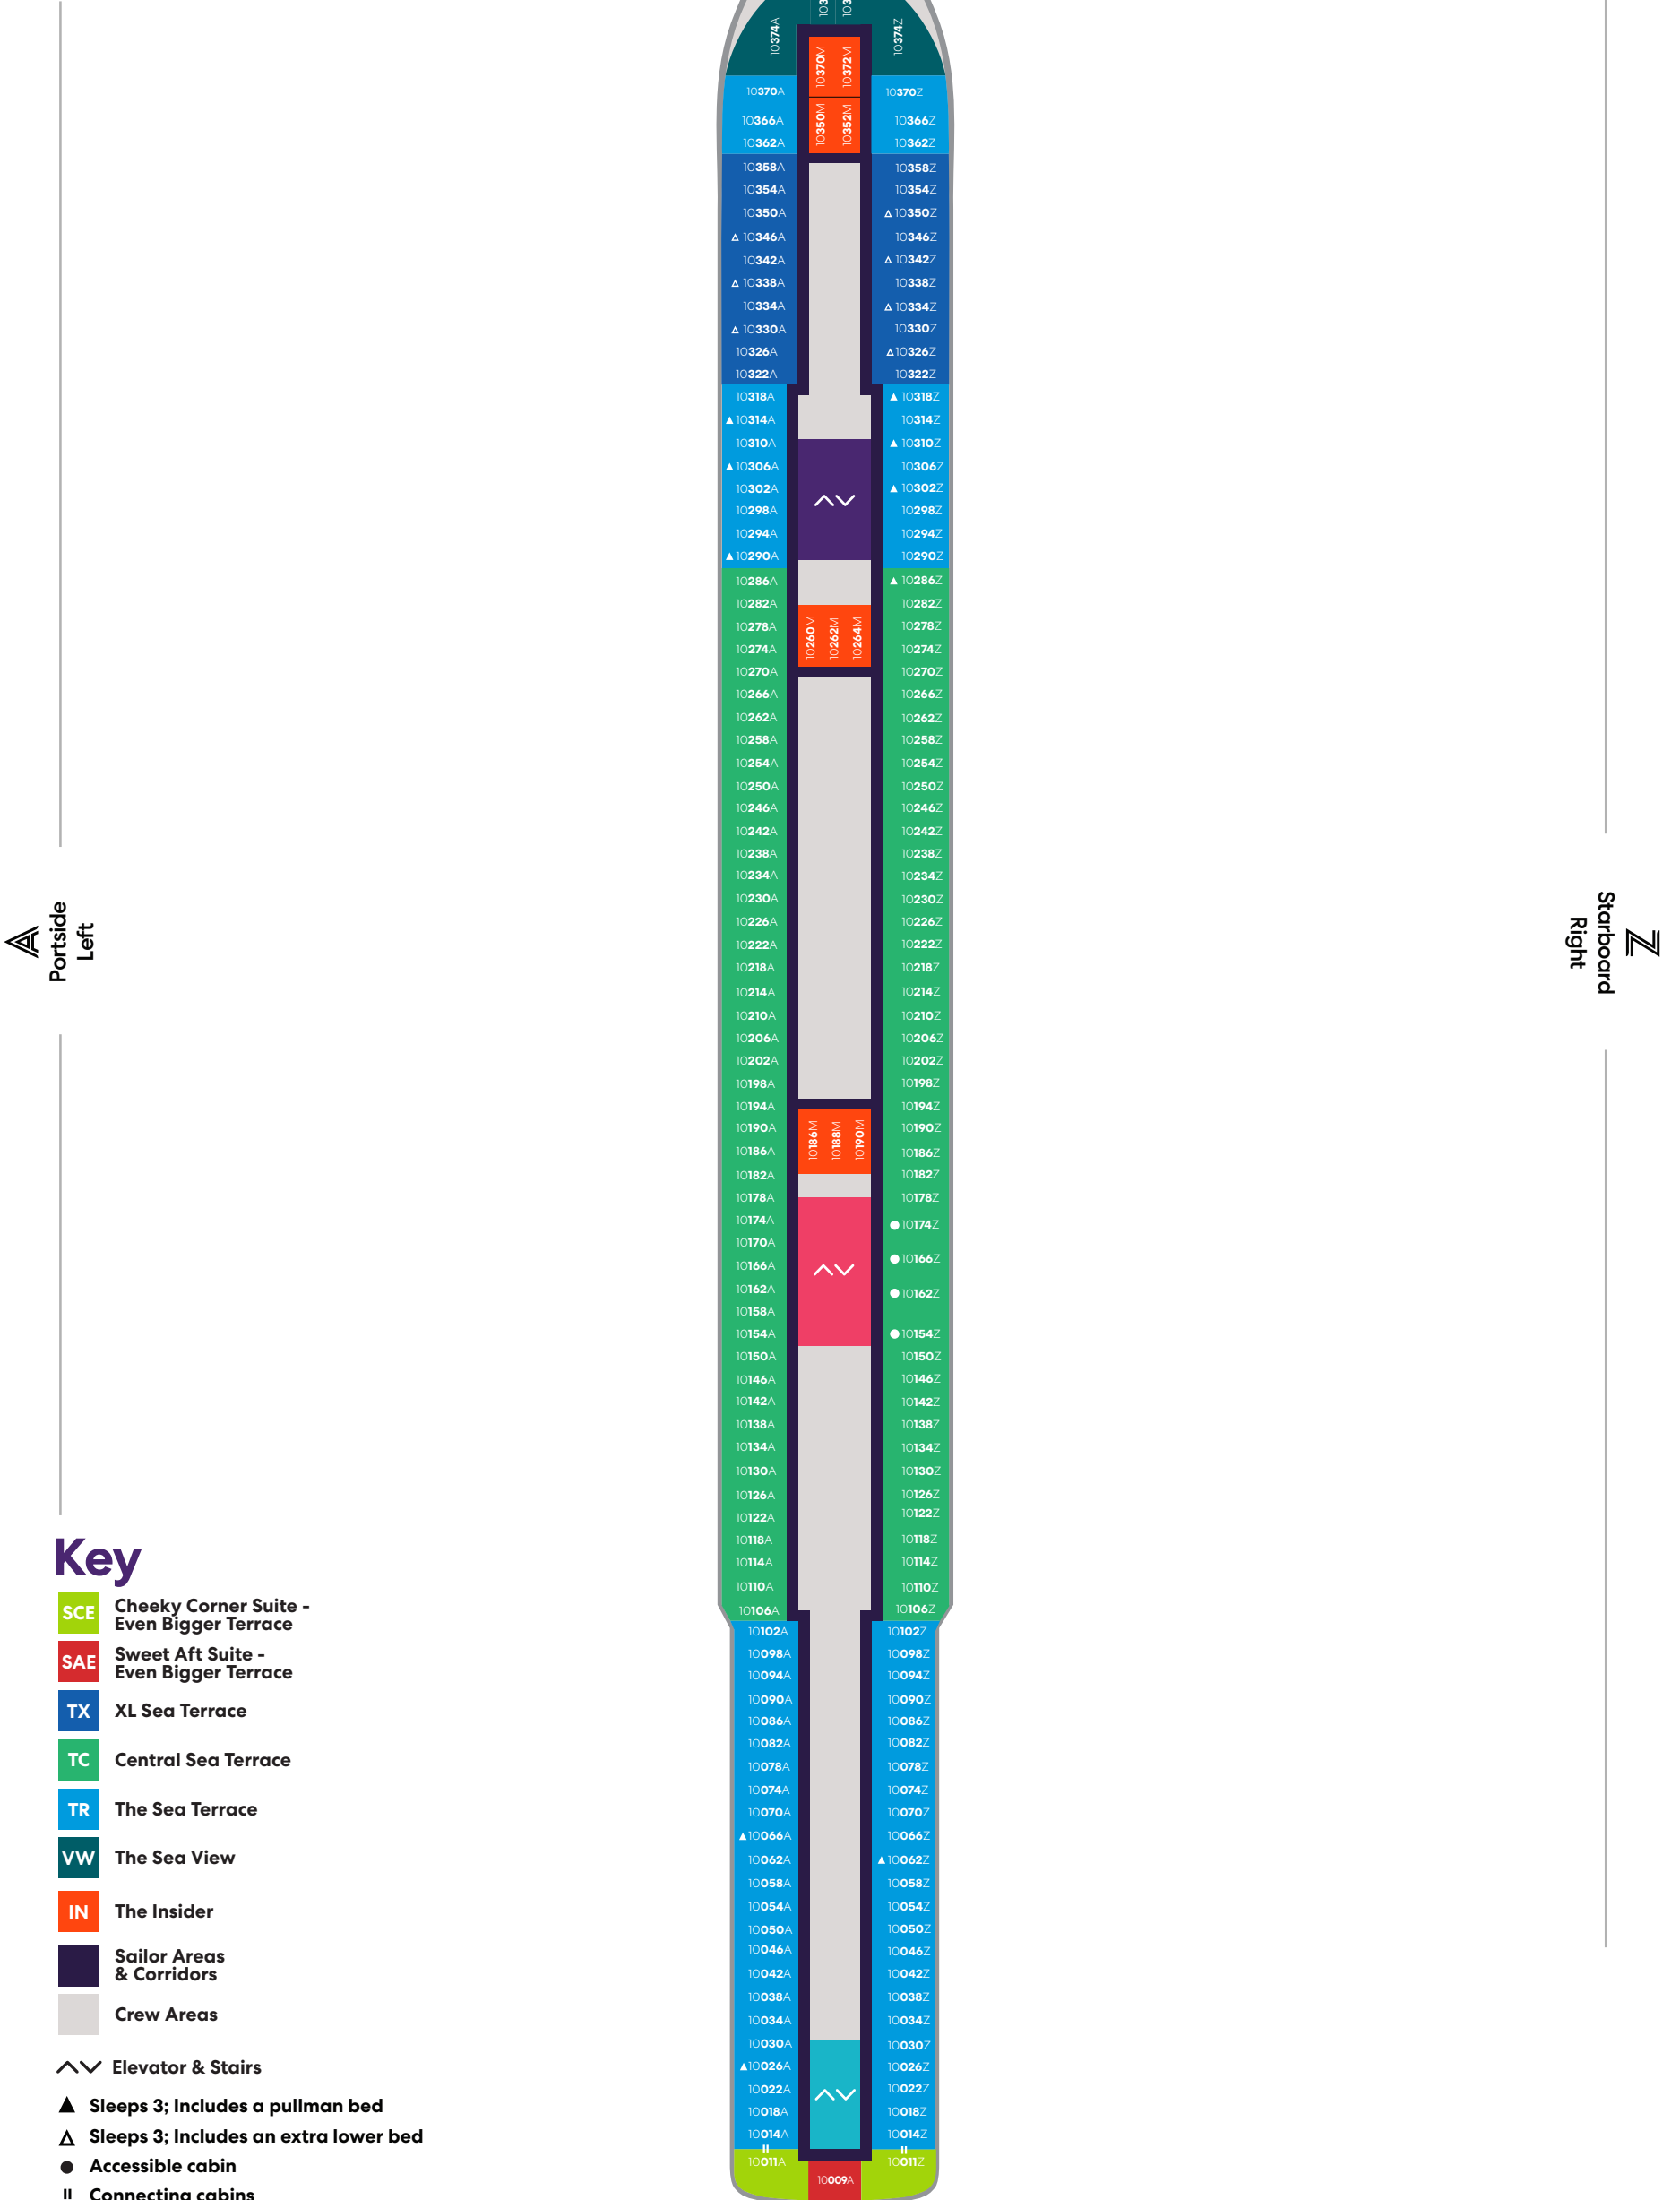

# VALIANT LADY

Portside  
Left

Starboard  
Right

## Key

- SCP Cheeky Corner Suite – Pretty Big Terrace
- SAP Sweet Aft Suite – Pretty Big Terrace
- TX XL Sea Terrace
- TC Central Sea Terrace
- TR The Sea Terrace
- VI Solo Sea View
- VW The Sea View
- IN The Insider
- Sailor Areas & Corridors
- Crew Areas
- ^v Elevator & Stairs
- ‡ Sleeps 1
- ▲ Sleeps 3; Includes a pullman bed
- △ Sleeps 3; Includes an extra lower bed
- Accessible cabin
- || Connecting cabins

Deck

# 10

VALIANT LADY