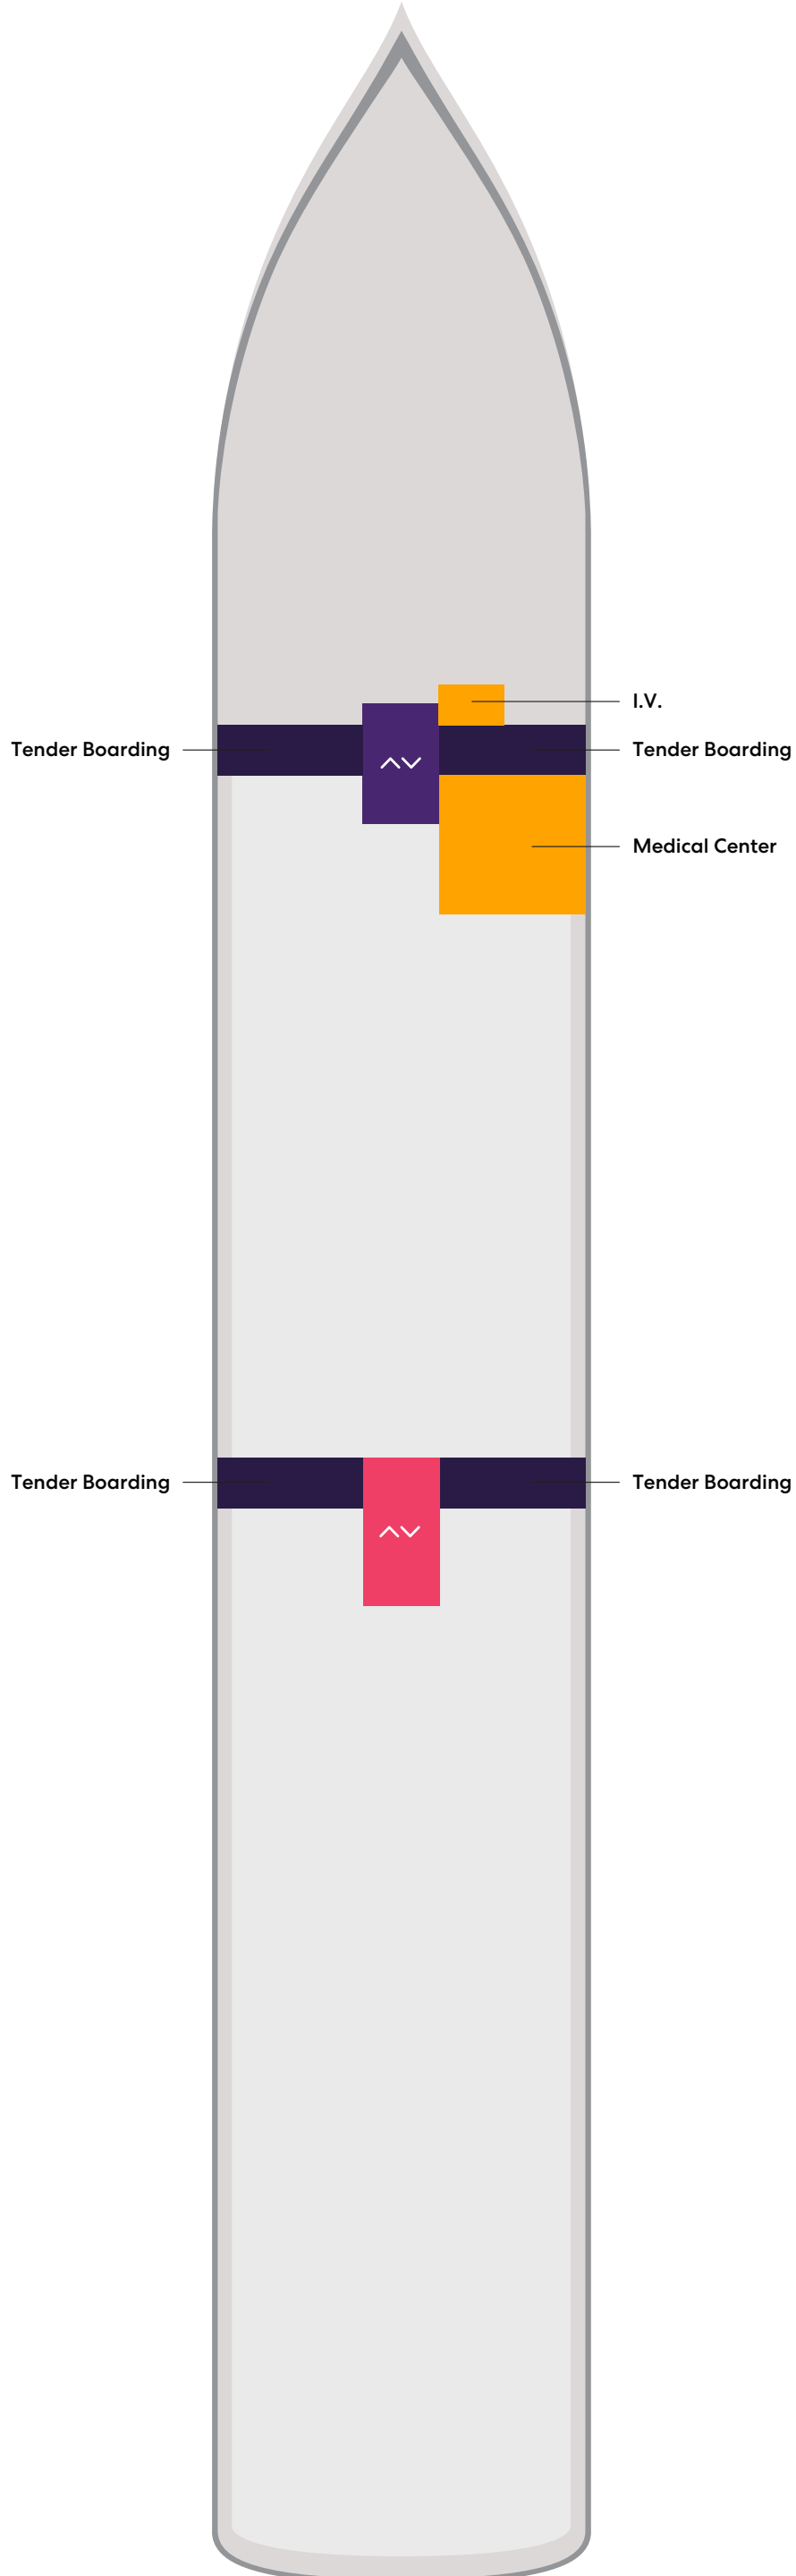

Deck

4

VALIANT LADY

VOYAGES

Portside  
Left

Starboard  
Right

Key

Sailor Areas & Corridors

Crew Areas

Elevator & Stairs

Deck

5

VALIANT LADY

Key

- VW The Sea View
- I1 Solo Insider
- IN The Insider
- I4 Social Insider
- Sailor Areas & Corridors
- Crew Areas
- Elevator & Stairs
- Accessible Head
- Sleeps 1
- Sleeps 3; Includes a pullman bed
- Sleeps 4; Includes both 2 lower beds and 2 pullmans
- Accessible cabin

Portside  
Left

Starboard  
Right

Key

-  Crew Areas
-  Circular Stairs
-  Stairwells
-  Elevator & Stairs
-  Accessible Head
-  The Head

Deck

7

VALIANT LADY

VOYAGES