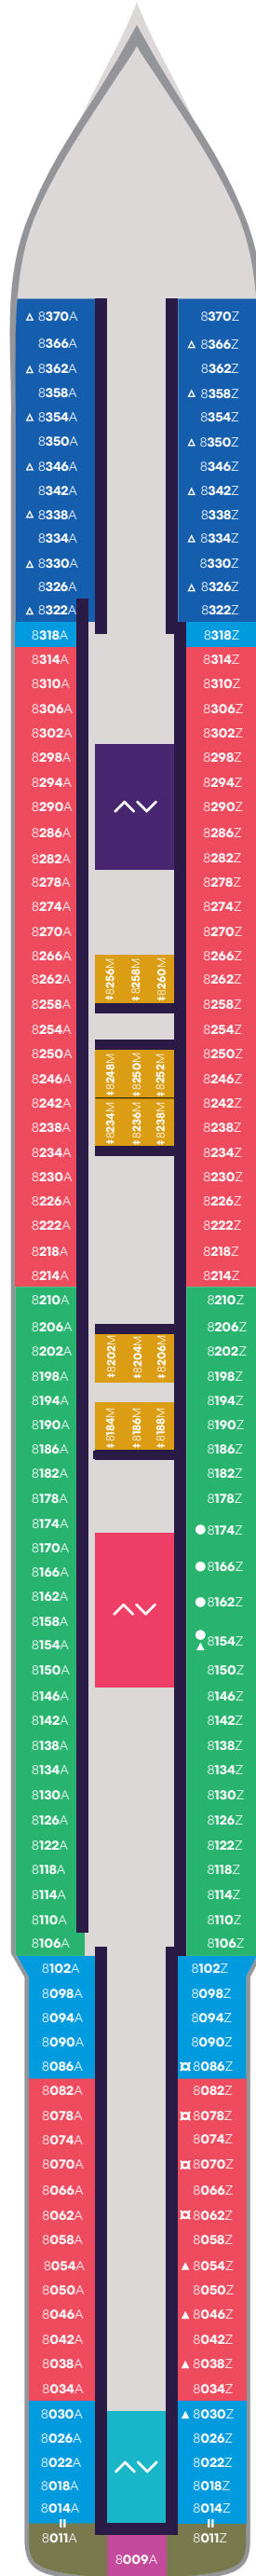

Key

- SCP Cheeky Corner Suite – Pretty Big Terrace
- SAP Sweet Aft Suite – Pretty Big Terrace
- TX XL Sea Terrace
- TC Central Sea Terrace
- TR The Sea Terrace
- TL Ltd View Sea Terrace
- II Solo Insider
- Sailor Areas & Corridors
- Crew Areas
- ^v Elevator & Stairs
- ‡ Sleeps 1
- ▲ Sleeps 3; Includes a pullman bed
- △ Sleeps 3; Includes an extra lower bed
- ⊠ Sleeps 4; Includes both an extra lower bed and a pullman bed
- Accessible cabin
- || Connecting cabins