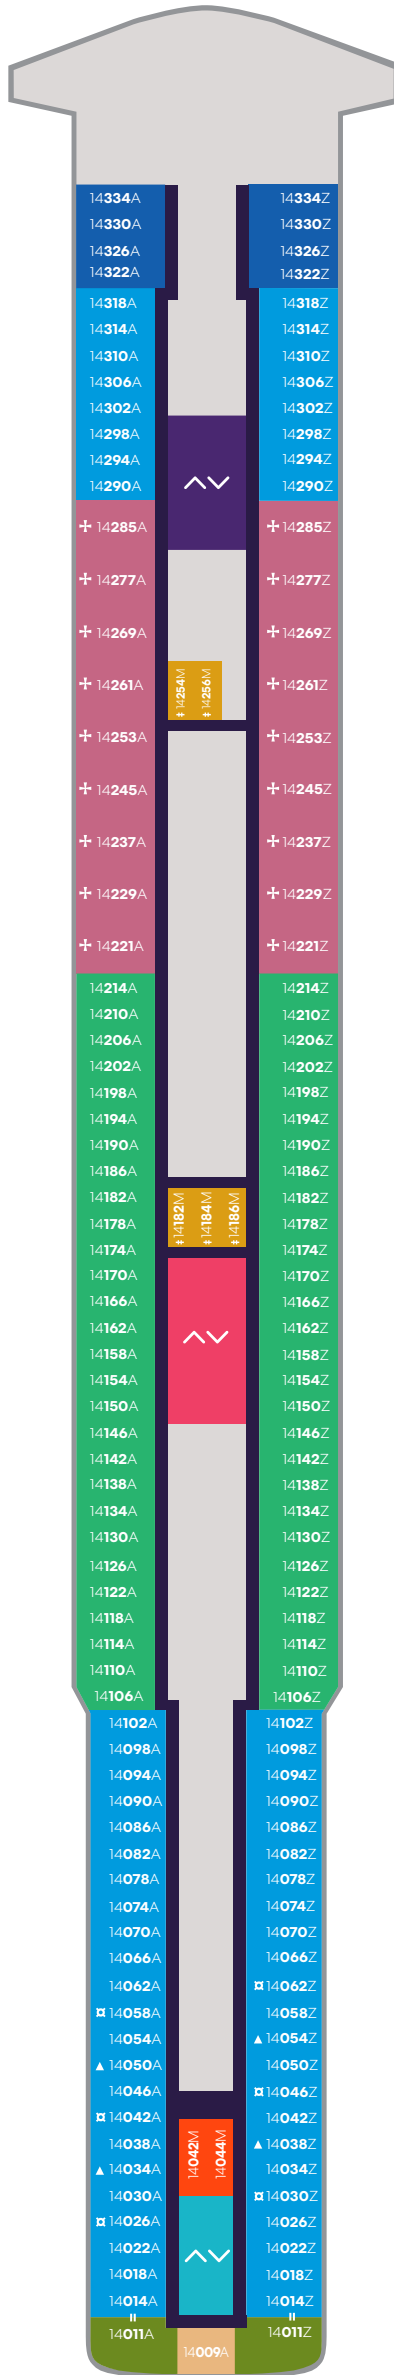

Deck

4

VALIANT LADY

VOYAGES

Portside  
Left

Starboard  
Right

Key

Sailor Areas & Corridors

Crew Areas

Elevator & Stairs

Deck

5

VALIANT LADY

Key

- VW The Sea View
- I1 Solo Insider
- IN The Insider
- I4 Social Insider
- Sailor Areas & Corridors
- Crew Areas
- Elevator & Stairs
- Accessible Head
- Sleeps 1
- Sleeps 3; Includes a pullman bed
- Sleeps 4; Includes both 2 lower beds and 2 pullmans
- Accessible cabin

Portside  
Left

Starboard  
Right

Key

-  Crew Areas
-  Circular Stairs
-  Stairwells
-  Elevator & Stairs
-  Accessible Head
-  The Head

Deck

7

VALIANT LADY

VOYAGES

# Deck

VALIANT LADY

Portside  
Left

Starboard  
Right