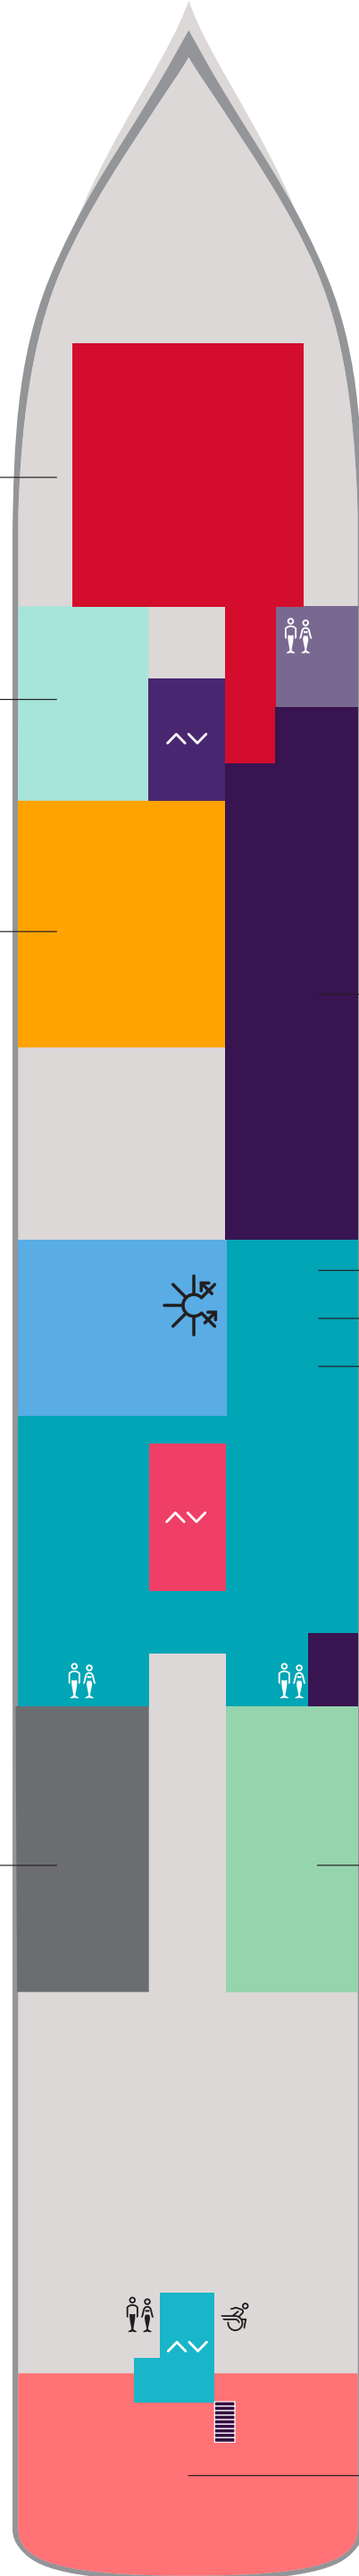

Deck

4

VALIANT LADY

VOYAGES

Portside  
Left

Starboard  
Right

Key

Sailor Areas & Corridors

Crew Areas

Elevator & Stairs

Deck

5

VALIANT LADY

Key

- VW The Sea View
- I1 Solo Insider
- IN The Insider
- I4 Social Insider
- Sailor Areas & Corridors
- Crew Areas
- Elevator & Stairs
- Accessible Head
- Sleeps 1
- Sleeps 3; Includes a pullman bed
- Sleeps 4; Includes both 2 lower beds and 2 pullmans
- Accessible cabin

Deck

VALIANT LADY

VOYAGES

**The Red Room**  
Live Performance Space

**The Den**  
Flex Event Space

**The Manor**  
Alluring Nightclub

**The Casino**  
Gaming and Lounge

Squid Ink  
Stubble + Groom  
Dry Dock

Portside  
Left

Starboard  
Right

Key

-  Crew Areas
-  Circular Stairs
-  Stairwells
-  Elevator & Stairs
-  Accessible Head
-  The Head

Deck

7

VALIANT LADY

VOYAGES