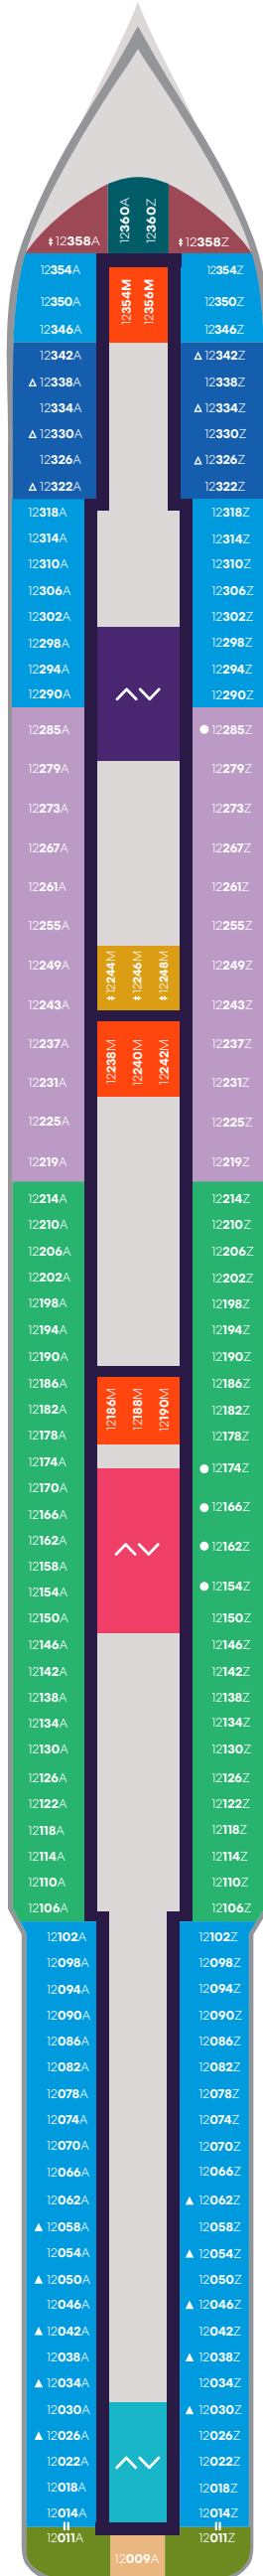

Key

- SCB Cheeky Corner Suite - Biggest Terrace
- SAB Sweet Aft Suite - Biggest Terrace
- SS Seriously Suite
- TX XL Sea Terrace
- TC Central Sea Terrace
- TR The Sea Terrace
- VI Solo Sea View
- VW The Sea View
- II Solo Insider
- IN The Insider
- Sailor Areas & Corridors
- Crew Areas
- ^v Elevator & Stairs
- ‡ Sleeps 1
- ▲ Sleeps 3; Includes a pullman bed
- △ Sleeps 3; Includes an extra lower bed
- Accessible cabin
- || Connecting cabins