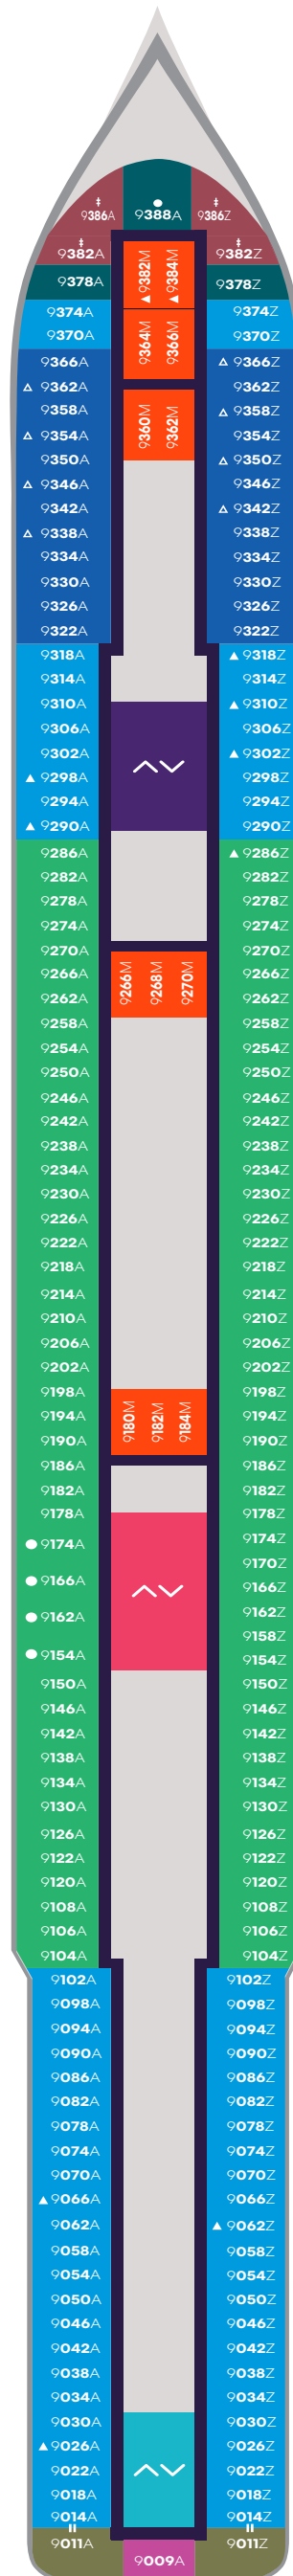

Key

- SCP Cheeky Corner Suite – Pretty Big Terrace
- SAP Sweet Aft Suite – Pretty Big Terrace
- TX XL Sea Terrace
- TC Central Sea Terrace
- TR The Sea Terrace
- VI Solo Sea View
- VW The Sea View
- IN The Insider
- Sailor Areas & Corridors
- Crew Areas
- ^v Elevator & Stairs
- ‡ Sleeps 1
- ▲ Sleeps 3; Includes a pullman bed
- △ Sleeps 3; Includes an extra lower bed
- Accessible cabin
- || Connecting cabins