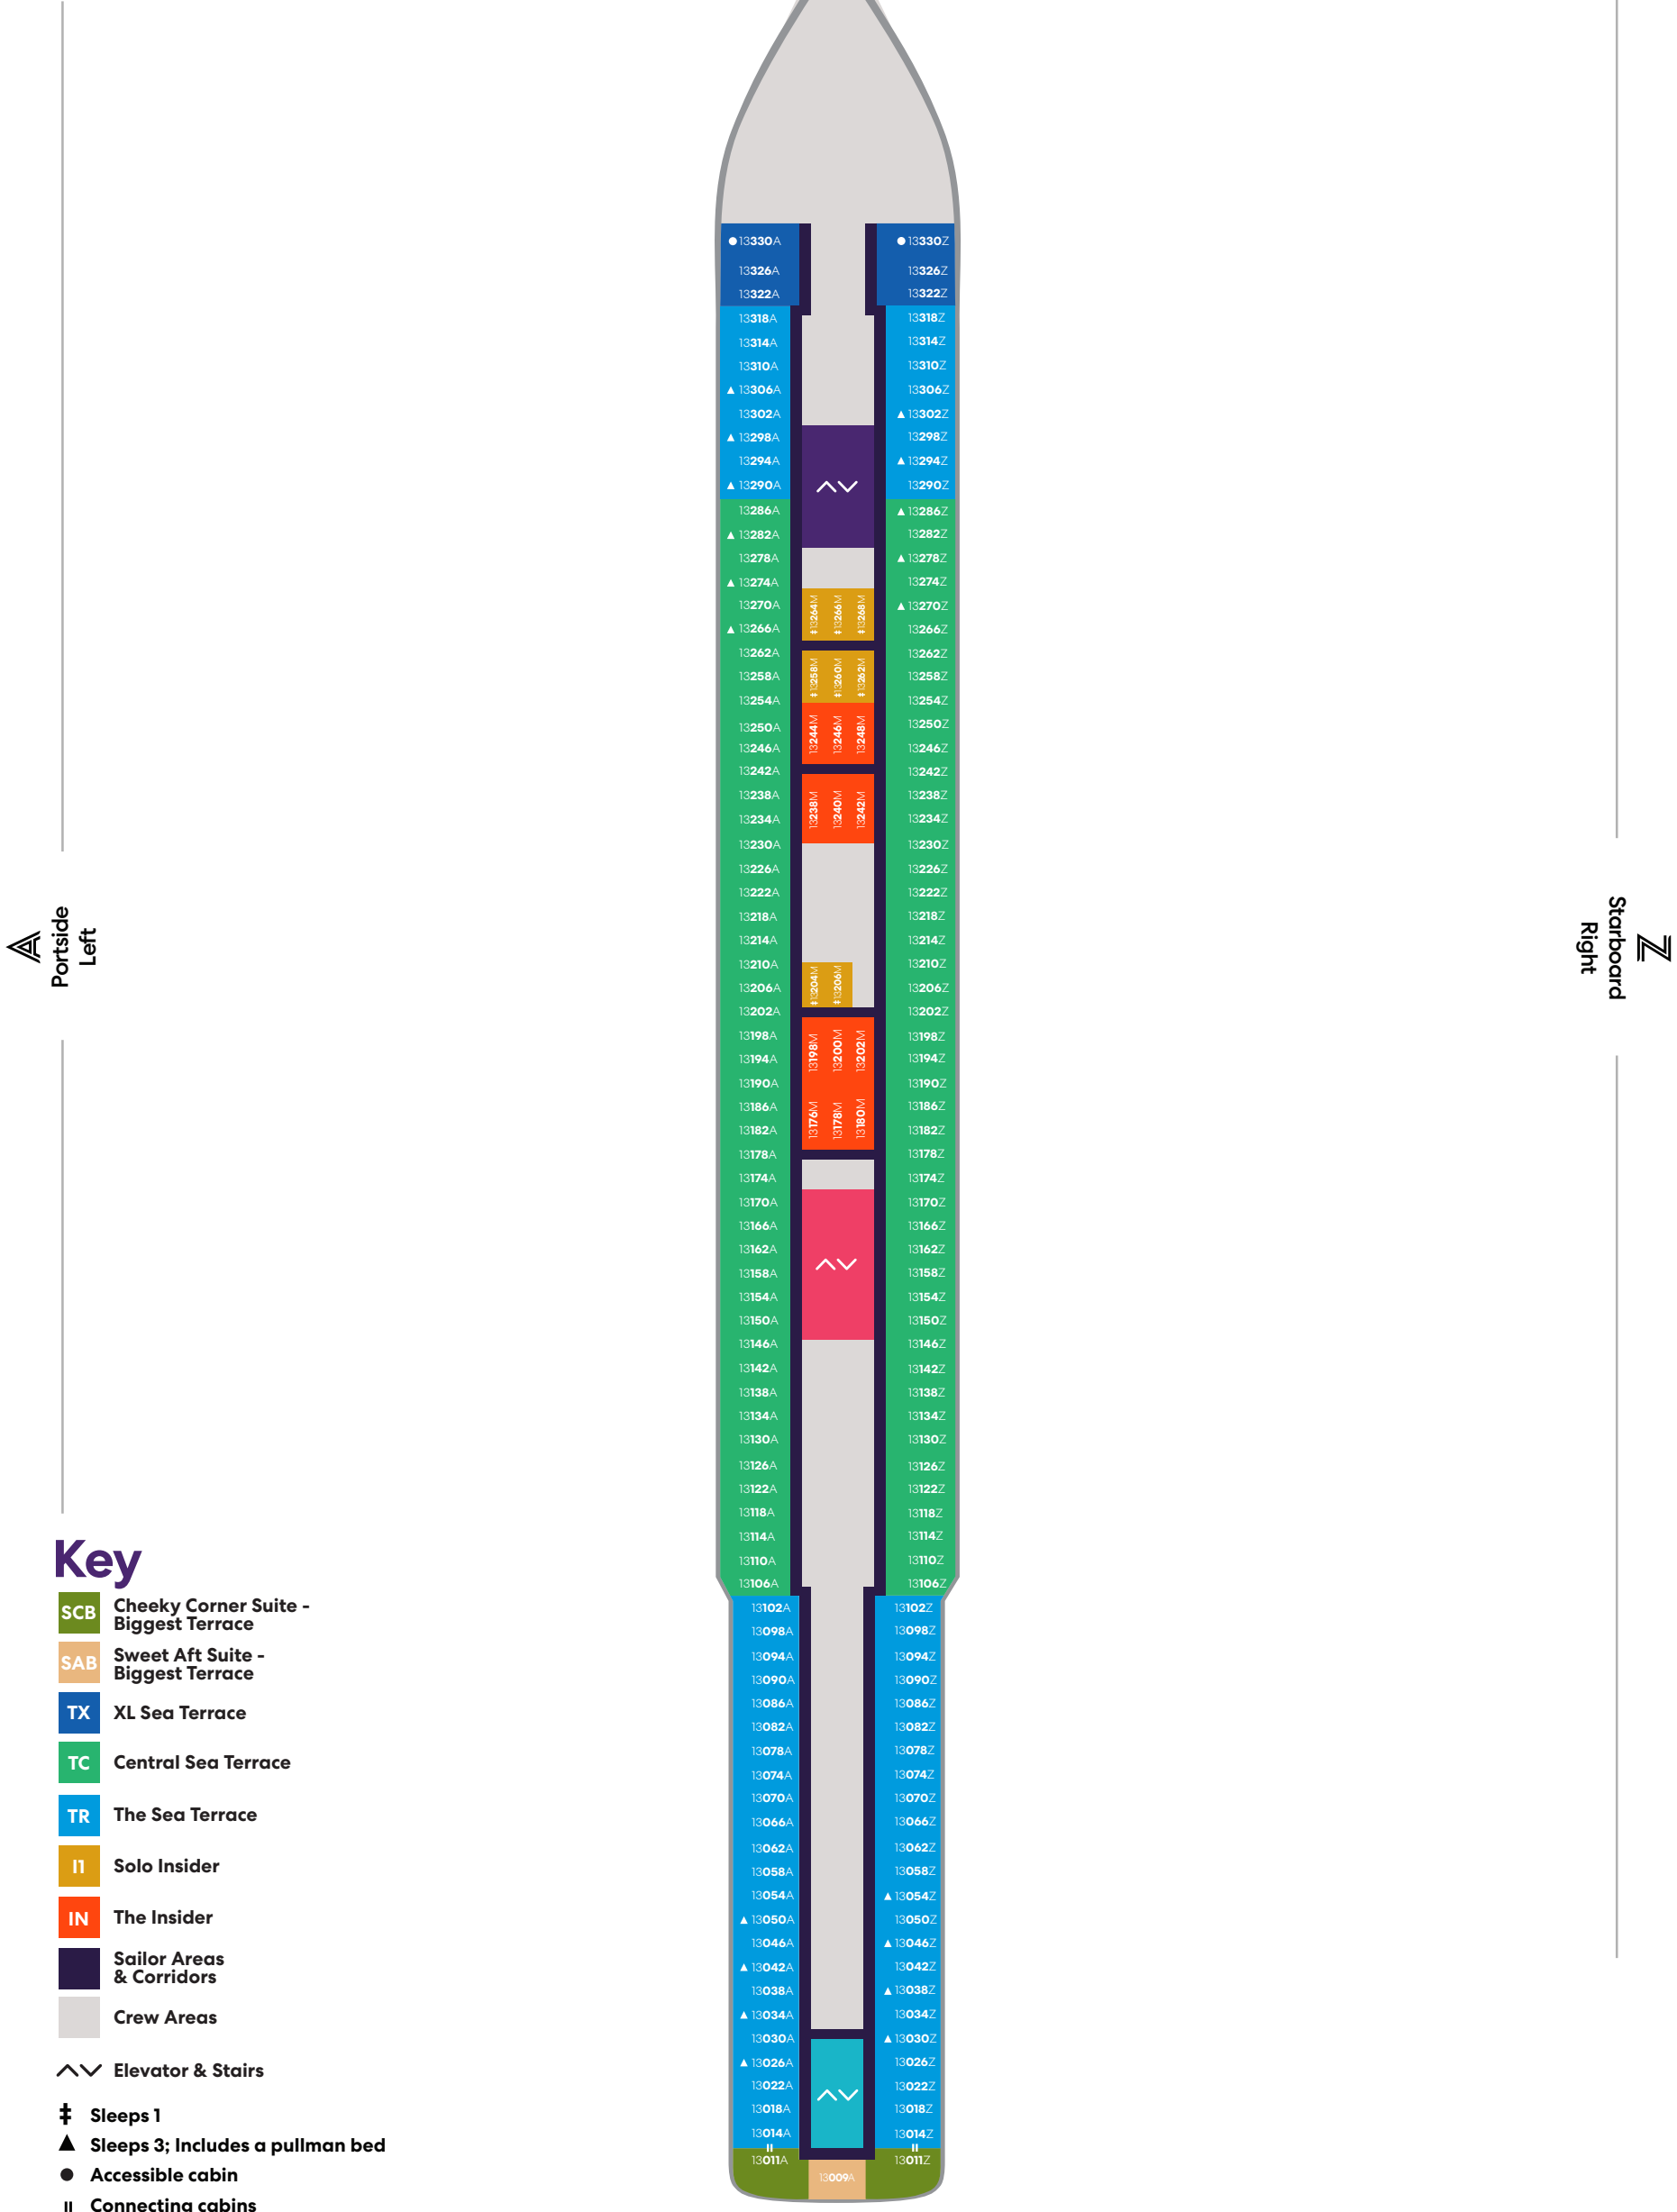

# 12

VALIANT LADY

Portside  
Left

Starboard  
Right

## Key

- SCB Cheeky Corner Suite - Biggest Terrace
- SAB Sweet Aft Suite - Biggest Terrace
- SS Seriously Suite
- TX XL Sea Terrace
- TC Central Sea Terrace
- TR The Sea Terrace
- VI Solo Sea View
- VW The Sea View
- II Solo Insider
- IN The Insider
- Sailor Areas & Corridors
- Crew Areas
- ^v Elevator & Stairs
- ‡ Sleeps 1
- ▲ Sleeps 3; Includes a pullman bed
- △ Sleeps 3; Includes an extra lower bed
- Accessible cabin
- || Connecting cabins

Deck

# 13

VALIANT LADY

▲ Portside Left

▲ Starboard Right