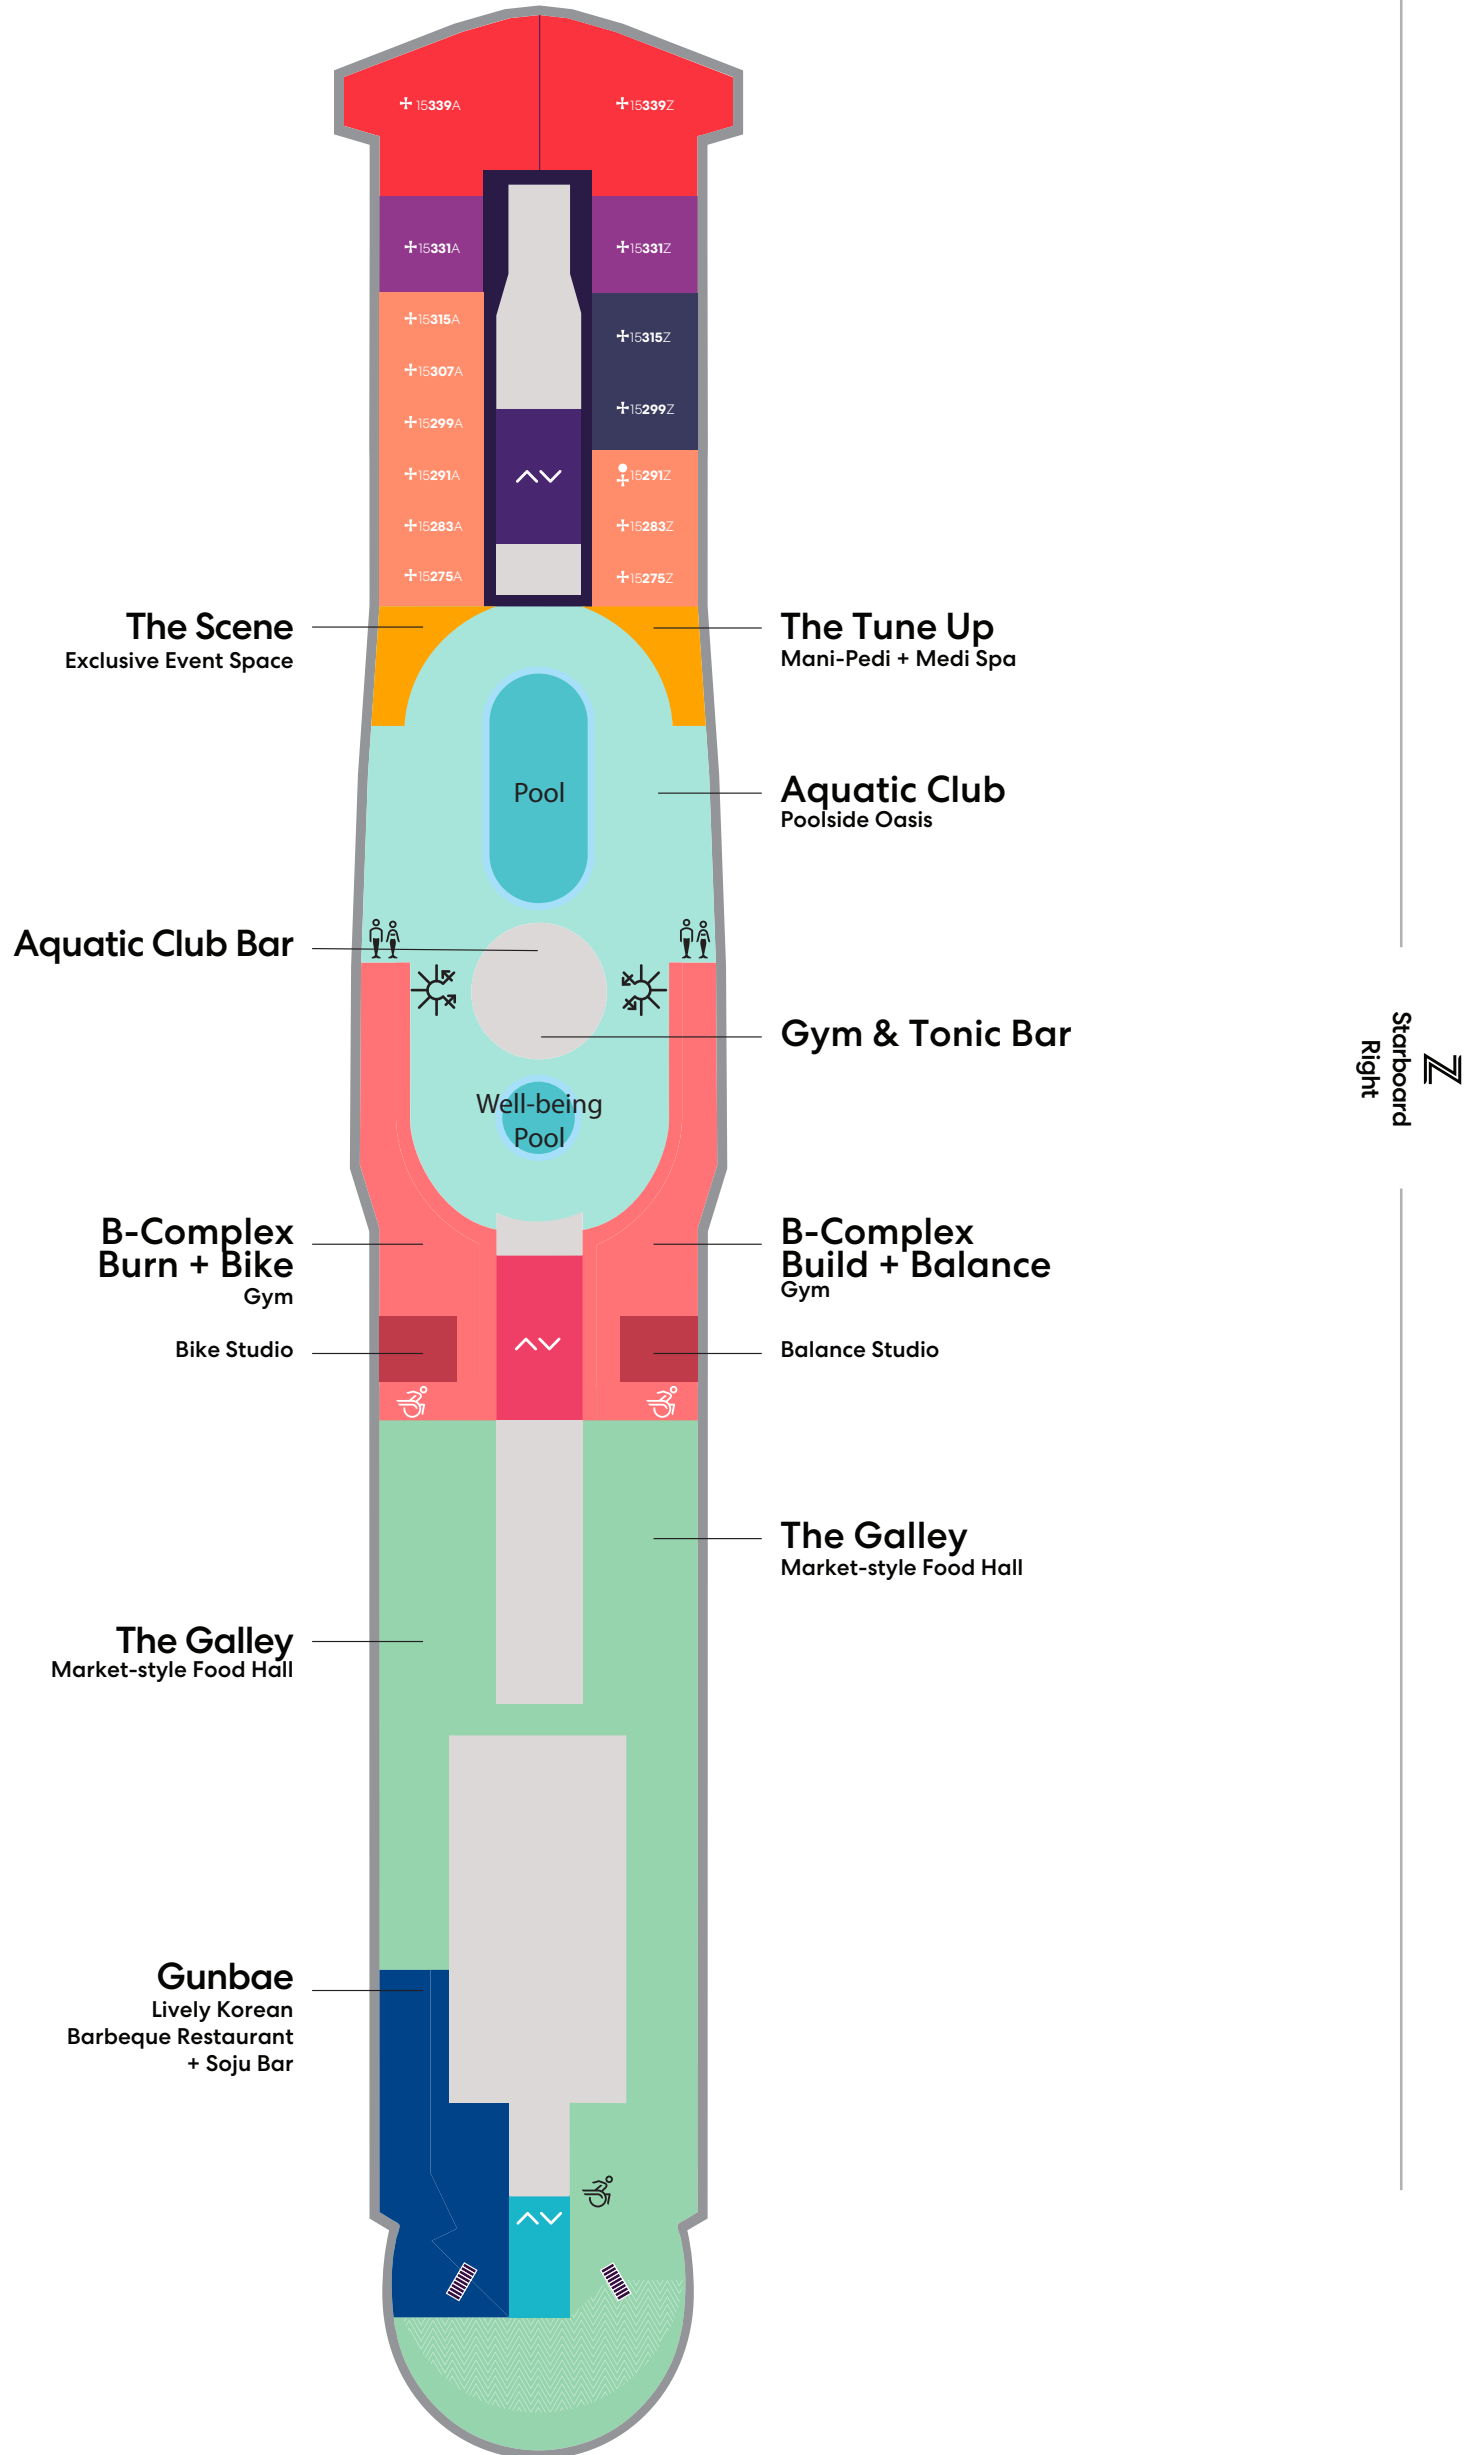

# Deck

VALIANT LADY

Portside  
Left

Starboard  
Right

## Key

- SCB Cheeky Corner Suite - Biggest Terrace
- SAB Sweet Aft Suite - Biggest Terrace
- SB Brilliant Suite
- TX XL Sea Terrace
- TC Central Sea Terrace
- TR The Sea Terrace
- II Solo Insider
- IN The Insider
- Sailor Areas & Corridors
- Crew Areas
- Elevator & Stairs
- ‡ Sleeps 1
- ▲ Sleeps 3; Includes a pullman bed
- ☒ Sleeps 4; Includes both an extra lower bed and a pullman bed
- + Sleeps up to 4
- || Connecting cabins

Deck

# 15

VALIANT LADY

VOYAGES