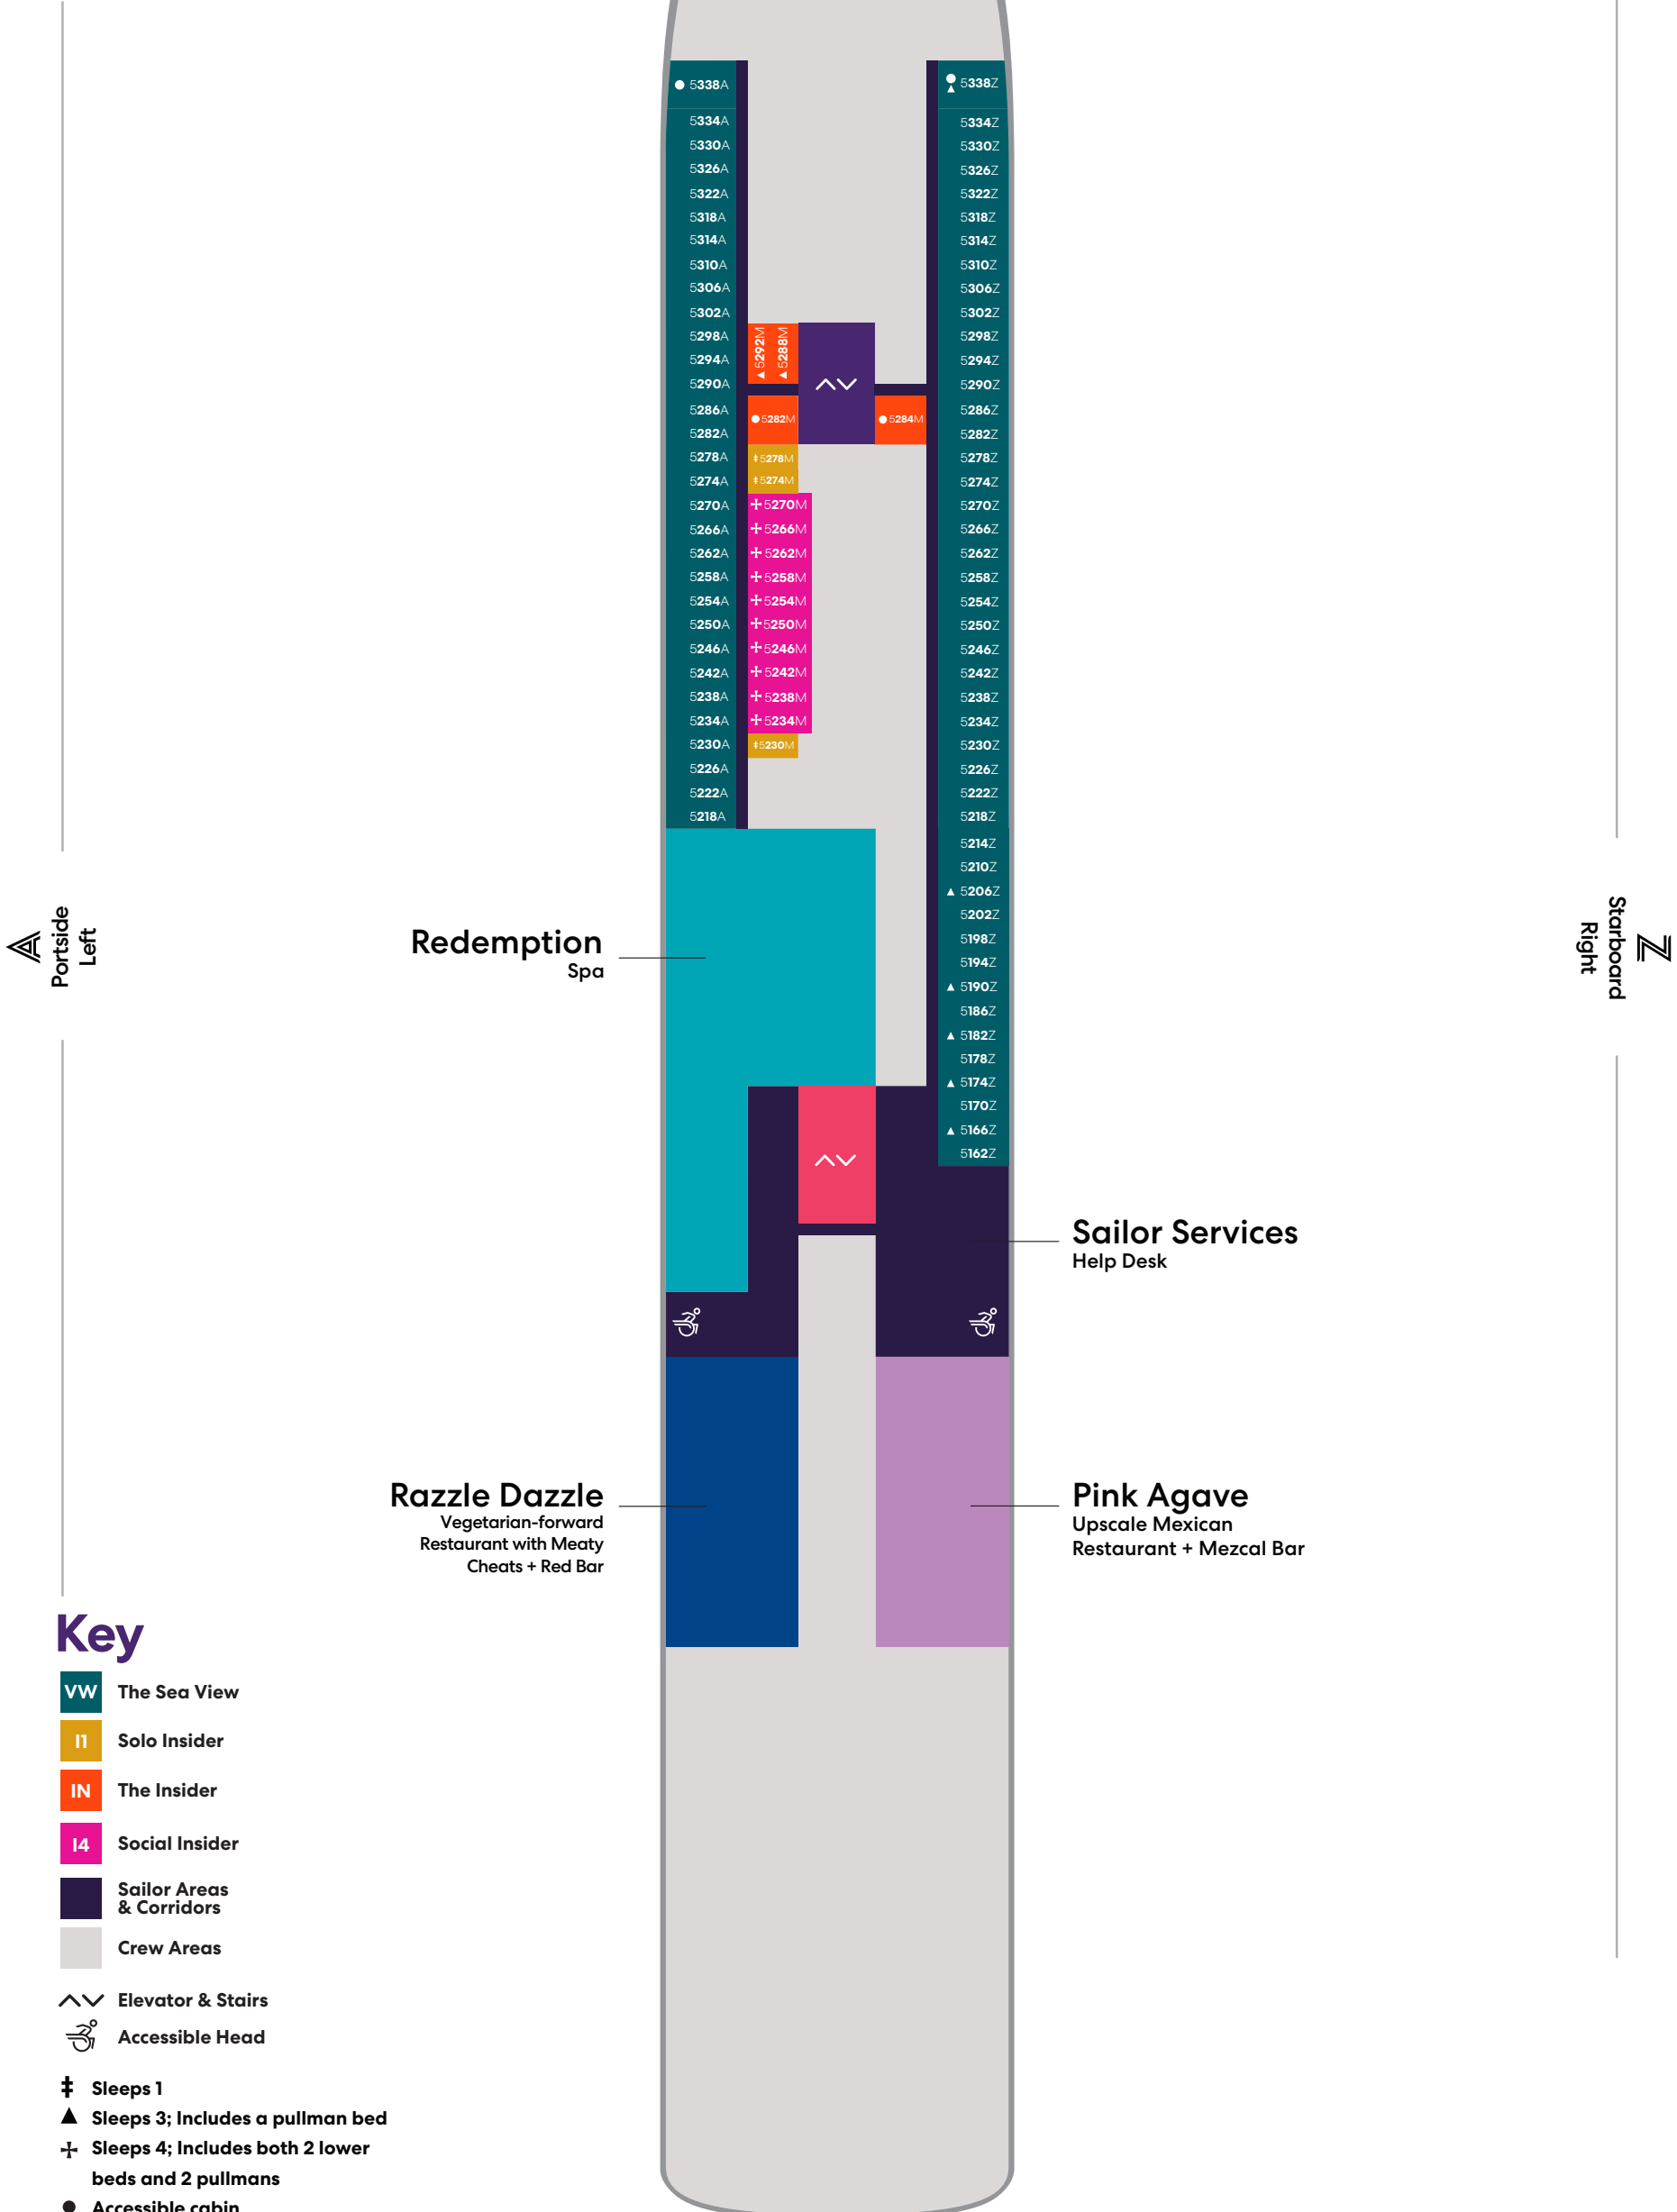

Deck

4

VALIANT LADY

VOYAGES

Portside  
Left

Starboard  
Right

Key

Sailor Areas & Corridors

Crew Areas

Elevator & Stairs

Deck

5

VALIANT LADY

Key

- VW The Sea View
- I1 Solo Insider
- IN The Insider
- I4 Social Insider
- Sailor Areas & Corridors
- Crew Areas
- Elevator & Stairs
- Accessible Head
- Sleeps 1
- Sleeps 3; Includes a pullman bed
- Sleeps 4; Includes both 2 lower beds and 2 pullmans
- Accessible cabin

Deck

VALIANT LADY

VOYAGES

**The Red Room**  
Live Performance Space

**The Den**  
Flex Event Space

**The Manor**  
Alluring Nightclub

**The Casino**  
Gaming and Lounge

Squid Ink  
Stubble + Groom  
Dry Dock

Portside  
Left

Starboard  
Right

Key

-  Crew Areas
-  Circular Stairs
-  Stairwells
-  Elevator & Stairs
-  Accessible Head
-  The Head

Deck

7

VALIANT LADY

VOYAGES